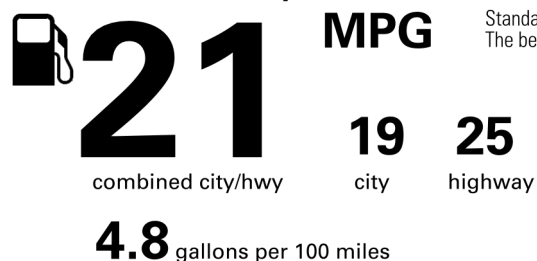

**For Full Product Details, Please Visit Toyota.com/4Runner**

\*\*\*Full Tank of Gas\*\*\*

**BASE MANUFACTURER'S SUGGESTED RETAIL PRICE \$55,910.00**

**OPTIONAL EQUIPMENT**

FE	50 STATE EMISSIONS	
MR	Power Tilt/Slide Moonroof	850.00
PC	Premium Paint	475.00
1Y.	Connected Services Trial Offering:2 addtl yrs of Drive Connect & Remote Connect. In addition to 1 yr standard trials. Remote incl at no extra cost. 4G network dependent. Terms apply	325.00
2L.	Badge- Front Illuminated Dark Chrome	285.00
3T.	Roof Rail Cross Bars Gloss Black	420.00
43.	Cargo Lights- Interior D-Pillar	375.00
63.	Floor Mats- All Weather- '4Runner'	248.00
R5.	Cargo Tray- All Weather '4Runner'	140.00
T9.	Badge Inserts- Rr TOYOTA Reflect Black	65.00

Not Original - Copy

Created: 2025-18 10:23:09 (UTC)

**EPA DOT Fuel Economy and Environment**

Gasoline Vehicle

**Fuel Economy**

**You spend \$3,250 more in fuel costs over 5 years** compared to the average new vehicle.